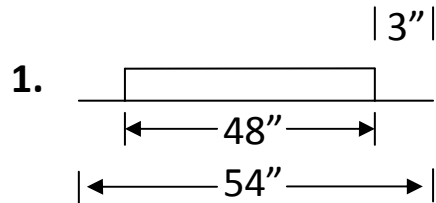

T.L.P. Tab Systems

2"-3" TABS

Tabs are folded back, rolled and stapled with plier staplers.

1"-6" SELF SEAL

Release tape is pulled and next roll brought into place.

2"-3" SELF SEAL

Same as above.

2"-3" REVERSE SELF SEAL

Fold back as in method #1.
Pull release tape and seal.