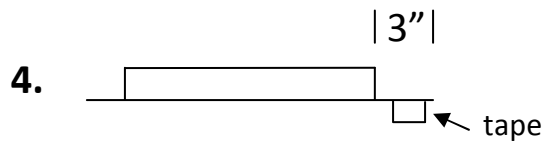

T.L.P. Tab Systems

2"-3" TABS

Tabs are folded back, rolled and stapled with plier staplers.

1"-6" SELF SEAL

Release tape is pulled and next roll brought into place.

2"-3" SELF SEAL

Same as above.

2"-3" REVERSE SELF SEAL

Fold back as in method #1.
Pull release tape and seal.